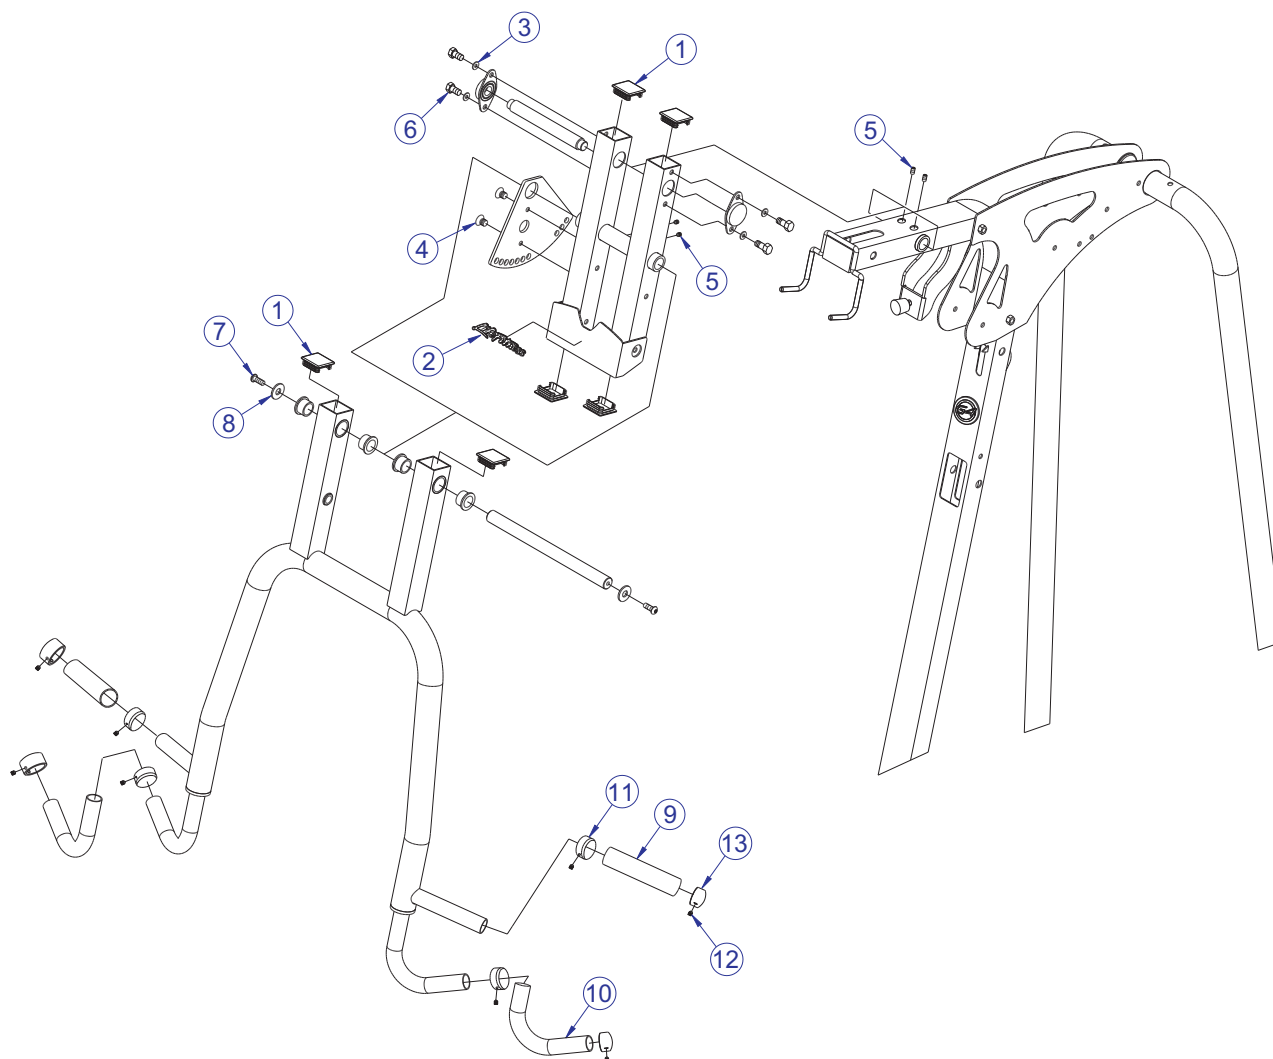

G4-001 G4 HOME GYM COMPONENT ASSEMBLY III

ITEM NO.	QTY.	PART NO.	DESCRIPTION
1	6	8589701	END CAP, 2 SQ
2	1	8580601	LABEL, LF LOGO 6.63
3	4	3268901	WASHER, SPRING - 3/8
4	2	3269101	SCREW, FLAT HEAD ALLEN - 3/8 X 1L
5	4	3268601	SCREW, SET 5/16 - 18UNC X 1/4L
6	4	3102965	3/8-16 X 3/4 UNS HEX FHB G2 ZN
7	2	3202401	3/8-16 X 1 HXS BUT CS G8 BO
8	2	3228501	WASHER, FLAT 3/8 ID SAE BZ
9	2	8599201	HAND GRIP 5.12L
10	2	8599301	HAND GRIP 10.4L
11	4	8588501	COLLAR, SHAFT, AL 32.5 OD X 11.1H
12	16	3247701	M4 X 0.7 X 3 HZS NO CUP ST BO
13	4	8587901	CAP AL 38.1 OD X 32.3 ID X 22.2H